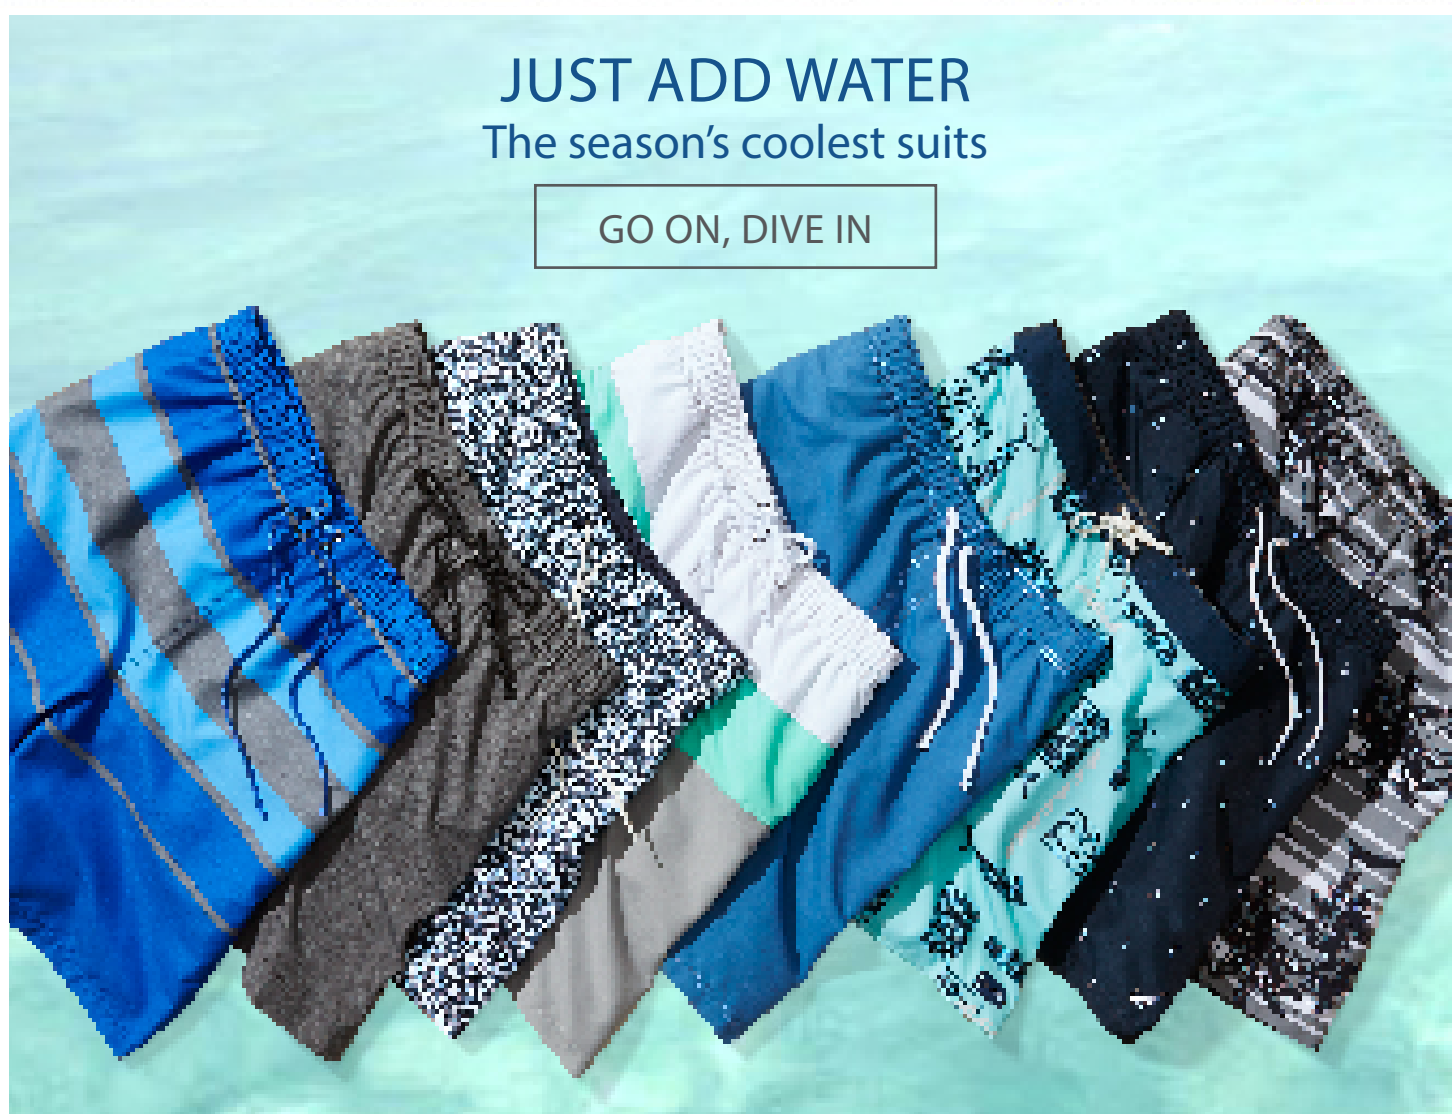

- TOP DEPARTMENTS**
- TEES & POLOS
 - GRAPHIC TEES
 - CASUAL SHIRTS
 - CASUAL PANTS
 - JEWELRY
 - SWIMWEAR
 - OUTERWEAR
 - SHORTS
 - SOFTWEAR
 - FLIP FLOP & SANDALS
 - GOLF
 - TRAVEL
 - DRESS SHIRTS
 - DRESS PANTS
 - SPORT COATS
 - SUIT SEPARATES
 - SHOES
 - UNDERWEAR
 - LEATHER & SUPPLEMENT
 - ACCESSORIES
 - WORKWEAR
 - CHINA & FURNITURE
- SALE & CLEARANCE**
BUY MORE, SAVE MORE
LIMITED TIME DEALS
- BRANDS**
- HARROLD
 - POLO RALPH LAUREN
 - OW HILL
 - TRUCKER
 - REPRO